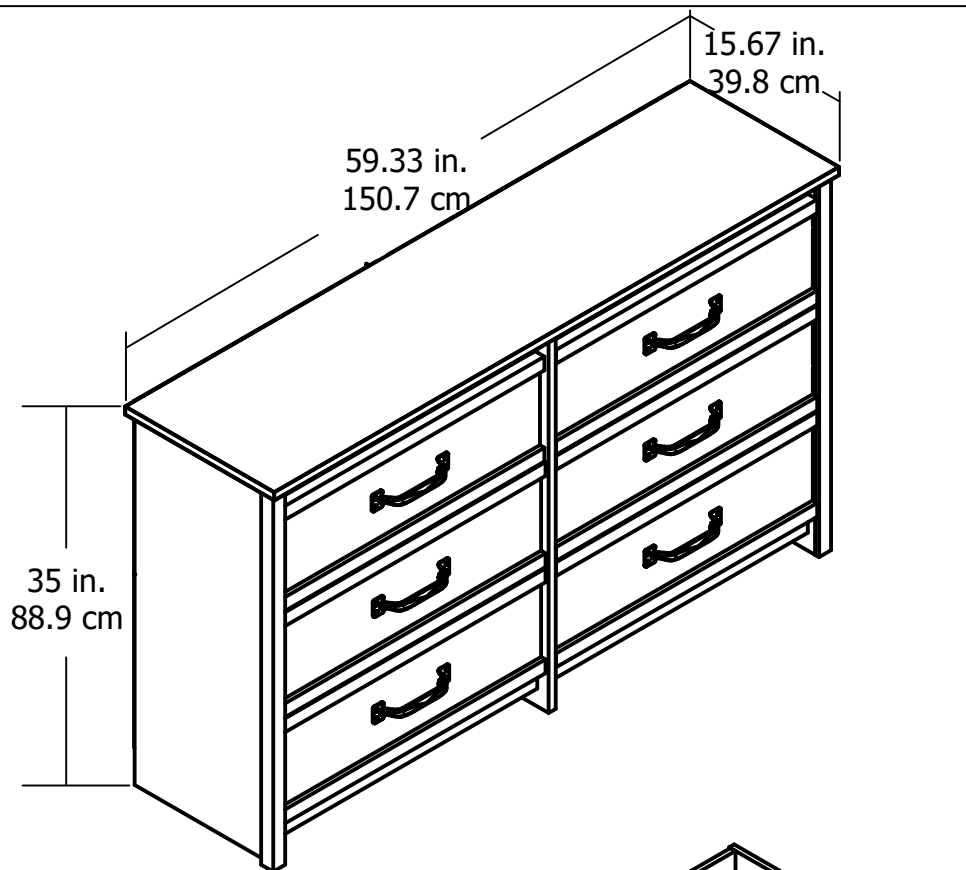

# 5758354COM - 6 Drawer Dresser

Finish: Revenant Pine (354)

Interior Drawer dimensions:  
25.67 in. (65.2 cm) W  
5.87 in. (14.9 cm) H  
13.0 in. (33 cm) D

1.12 cubic feet each drawer

Wood Breakdown: 95%  
Total storage: 6.72 cubic feet

Overall Product Size:  
59.33"W x 15.67"D x 35"H  
150.7cm W x 39.8cm D x 88.9cm H

Maximum Weight Capacities  
Unit Weight: 136 lbs. (61.6 kg)