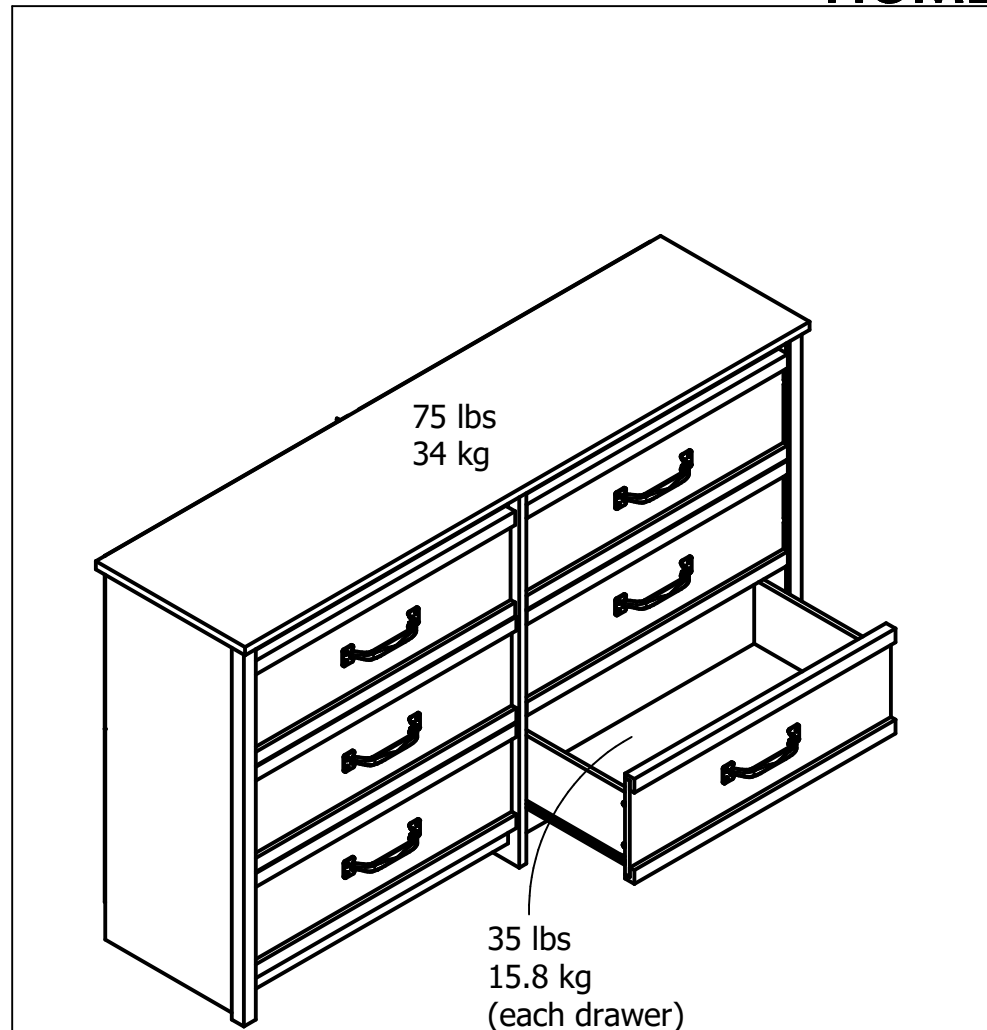

# 5758354COM - 6 Drawer Dresser

Finish: Revenant Pine (354)

Interior Drawer dimensions:  
25.67 in. (65.2 cm) W  
5.87 in. (14.9 cm) H  
13.0 in. (33 cm) D

1.12 cubic feet each drawer

Wood Breakdown: 95%  
Total storage: 6.72 cubic feet

Overall Product Size:  
59.33"W x 15.67"D x 35"H  
150.7cm W x 39.8cm D x 88.9cm H

Maximum Weight Capacities  
Unit Weight: 136 lbs. (61.6 kg)